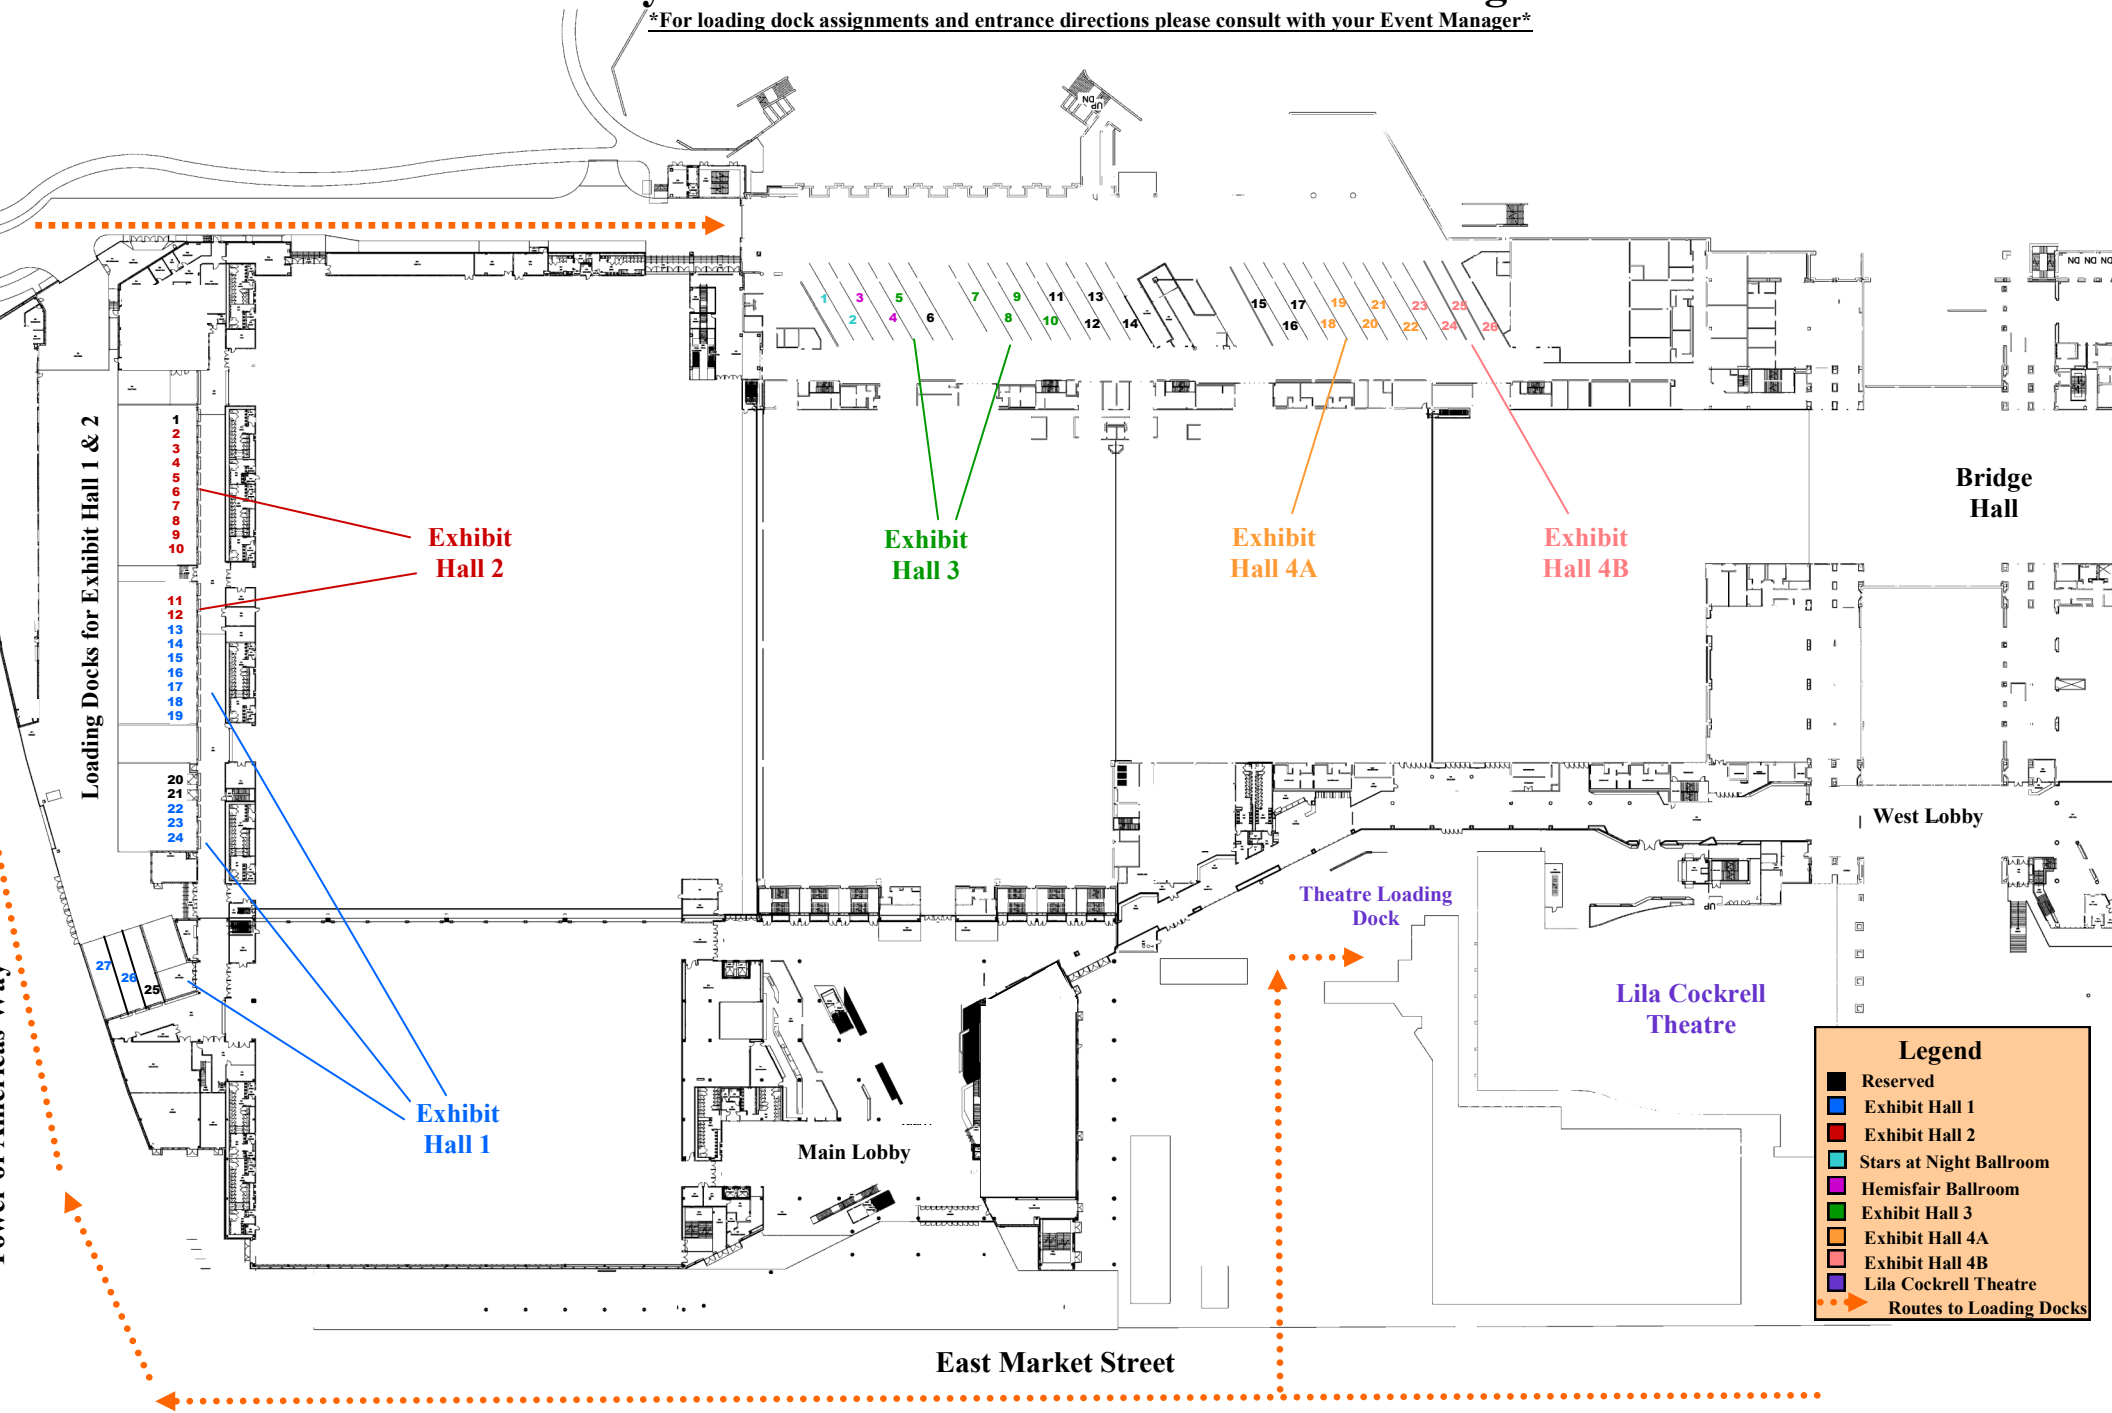

Henry B. Gonzalez Convention Center Loading Dock Map

Henry B. Gonzalez Convention Center Loading Docks

For loading dock assignments and entrance directions please consult with your Event Manager

Legend	
■	Reserved
■	Exhibit Hall 1
■	Exhibit Hall 2
■	Stars at Night Ballroom
■	Hemisfair Ballroom
■	Exhibit Hall 3
■	Exhibit Hall 4A
■	Exhibit Hall 4B
■	Lila Cockrell Theatre
→	Routes to Loading Docks

Henry B. Gonzalez Convention Center Loading Dock Assignments

LOADING DOCKS FOR HALLS 1&2	
DOCK #	STATUS
1	RESERVED
2	Hall 2
3	Hall 2
4	Hall 2
5	Hall 2
6	Hall 2
7	Hall 2
8	Hall 2
9	Hall 2
10	Hall 2
11	Hall 2
12	Hall 2
13	Hall 1
14	Hall 1
15	Hall 1
16	Hall 1
17	Hall 1
18	Hall 1
19	Hall 1
20	RESERVED
21	RESERVED
22	Hall 1
23	Hall 1
24	Hall 1
25	RESERVED
26	Hall 1
27	Hall 1

LOADING DOCKS FOR HALLS 3&4	
DOCK #	STATUS
1	Stars at Night Ballroom
2	Stars at Night Ballroom
3	Hemisfair Ballroom
4	Hemisfair Ballroom
5	Hall 3
6	RESERVED
7	Hall 3
8	Hall 3
9	Hall 3
10	Hall 3
11	RESERVED
12	RESERVED
13	RESERVED
14	RESERVED
15	RESERVED
16	RESERVED
17	RESERVED
18	Hall 4A
19	Hall 4A
20	Hall 4A
21	Hall 4A
22	Hall 4A
23	Hall 4B
24	Hall 4B
25	Hall 4B
26	Hall 4B

***For loading dock assignments and entrance directions
please consult with your Event Manager***