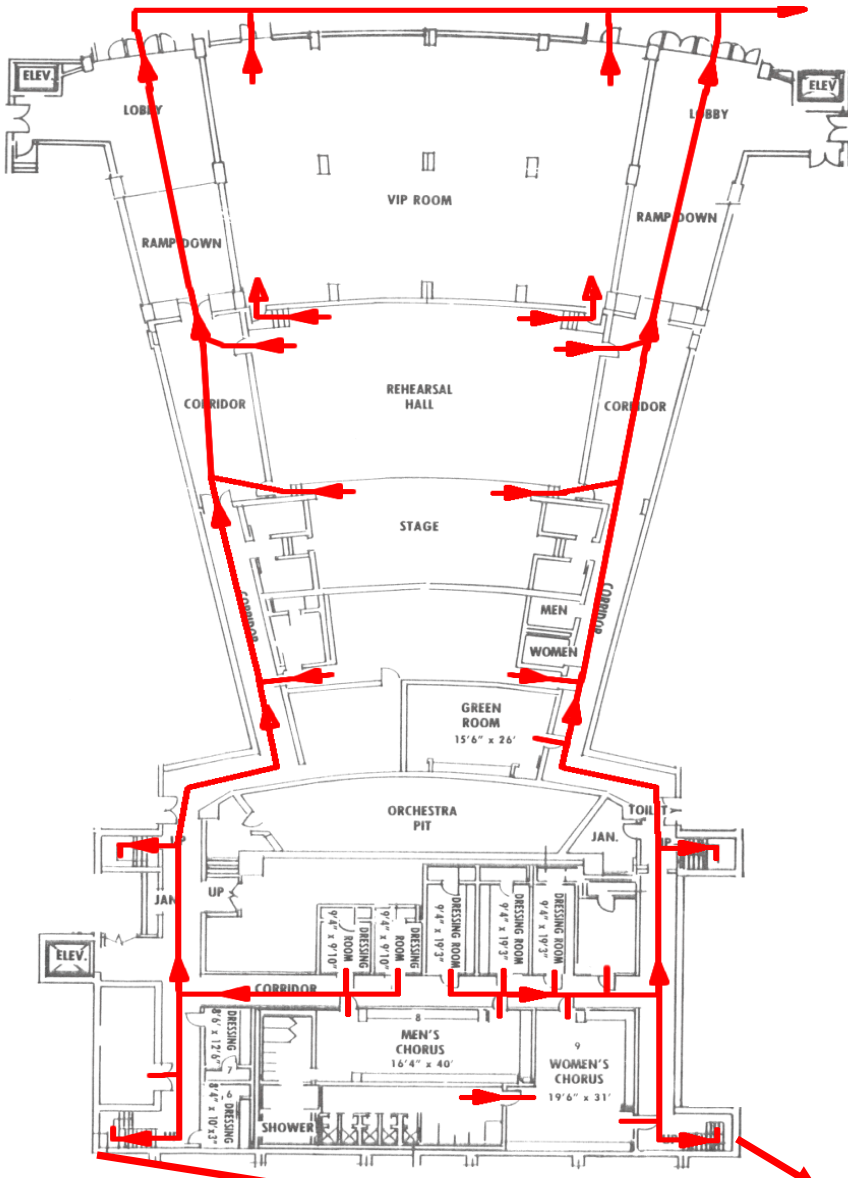

Henry B. González Convention Center Emergency Evacuation Assembly Locations

Henry B. González Convention Center Ballroom Level Evacuation Routes

Henry B. González Convention Center Meeting Level Evacuation Routes

To Assembly Area 5 (To
the Left of Marriot
Riverwalk Hotel)

To Assembly
Area 4 (Front
of Marina
Garage)

To Assembly Area 1 (Front of Old SAWS building)

To Assembly Area 6 (Park
Police Building)

To Assembly Area 3 (Tower
of Americas Arch)

To Assembly Area 2
(Towards Green Gate by
Tower of Americas
Parking Lot)

Henry B. González Convention Center Street Level Evacuation Routes

Henry B. González Convention Center Street Level Evacuation Routes

Proceed to Assemble Area 5 (To the left of the Marriot)

Henry B. González Convention Center Lila Cockrell Theatre Evacuation Routes

San Antonio River bank

To Assembly Area 5 (to the Left of the Marriot River Walk)