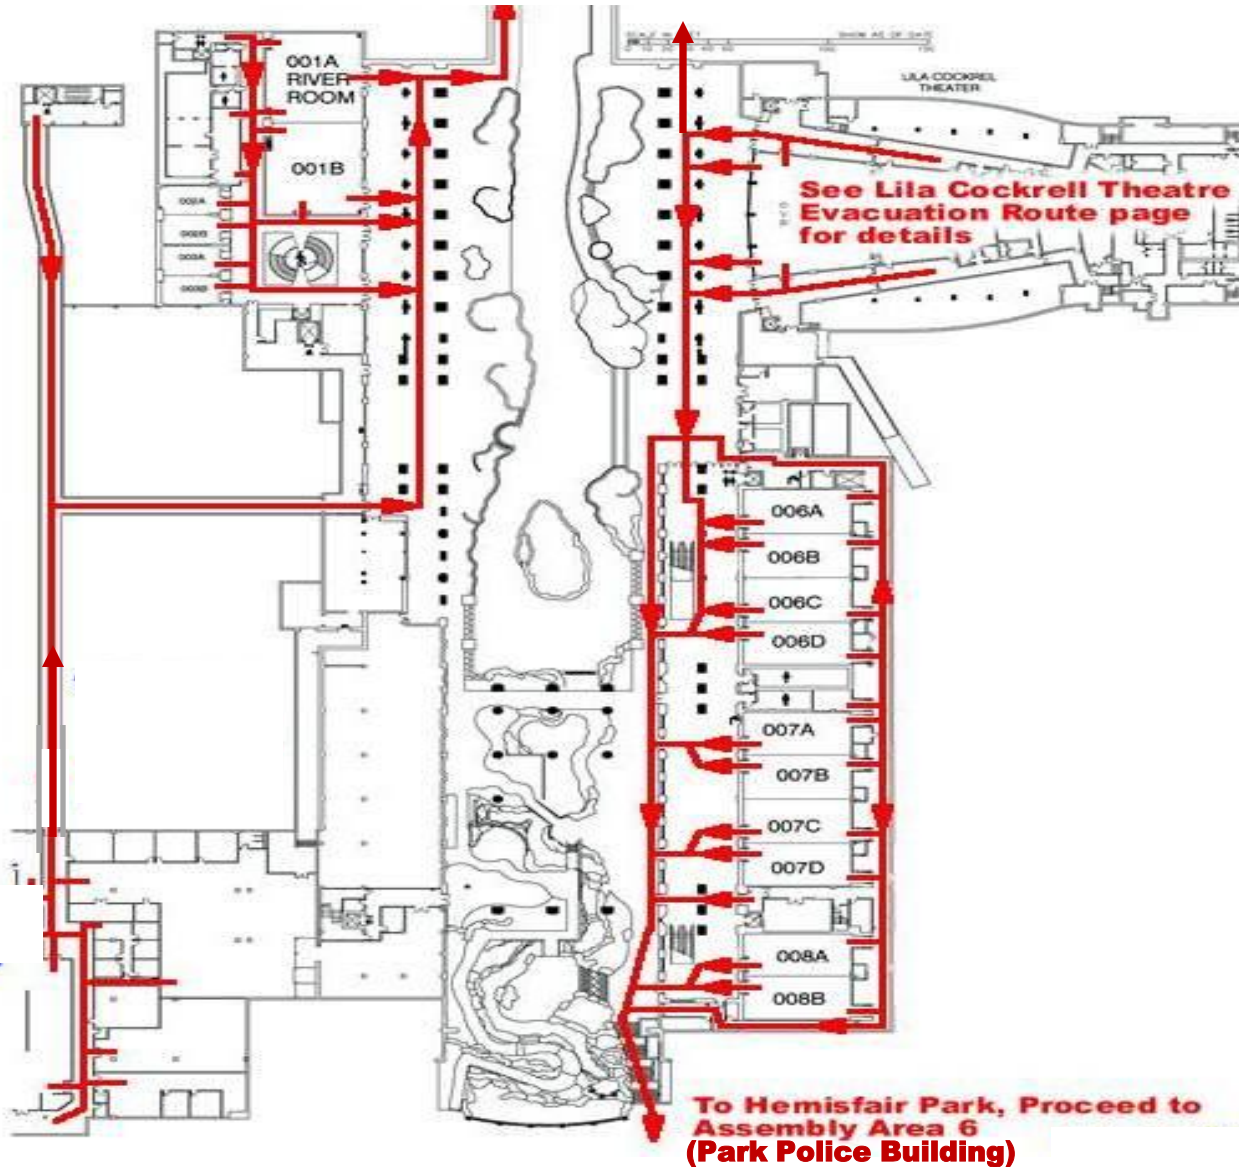

Henry B. González Convention Center Emergency Evacuation Assembly Locations

Henry B. González Convention Center Ballroom Level Evacuation Routes

Henry B. González Convention Center Meeting Level Evacuation Routes

To Assembly Area 5 (To
the Left of Marriot
Riverwalk Hotel)

To Assembly
Area 4 (Front
of Marina
Garage)

To Assembly Area 1 (Front of Old SAWS building)

To Assembly Area 6 (Park
Police Building)

To Assembly Area 3 (Tower
of Americas Arch)

To Assembly Area 2
(Towards Green Gate by
Tower of Americas
Parking Lot)

Henry B. González Convention Center Street Level Evacuation Routes

Henry B. González Convention Center Street Level Evacuation Routes

Proceed to Assemble Area 5 (To the left of the Marriot)

Henry B. González Convention Center Lila Cockrell Theatre Evacuation Routes

San Antonio River bank

To Assembly Area 5 (to the Left of the Marriot River Walk)