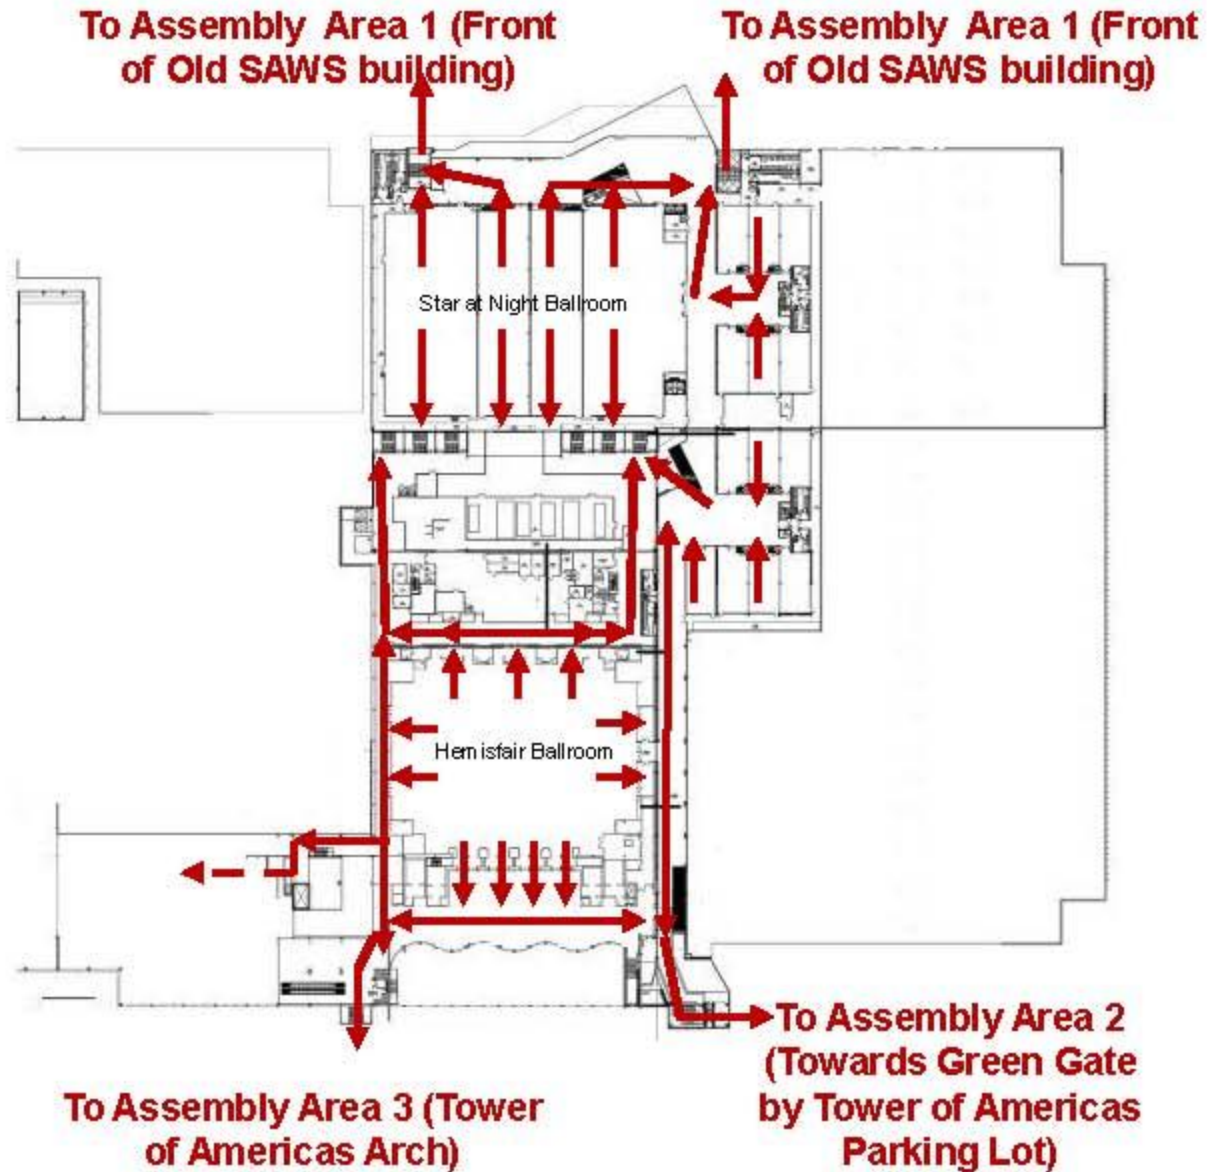

Henry B. González Convention Center Emergency Evacuation Assembly Locations

Henry B. González Convention Center Ballroom Level Evacuation Routes

Henry B. González Convention Center Meeting Level Evacuation Routes

To Assembly Area 5 (To
the Left of Marriot
Riverwalk Hotel)

To Assembly
Area 4 (Front
of Marina
Garage)

To Assembly Area 1 (Front of Old SAWS building)

To Assembly Area 6 (Park
Police Building)

To Assembly Area 3 (Tower
of Americas Arch)

To Assembly Area 2
(Towards Green Gate by
Tower of Americas
Parking Lot)

Henry B. González Convention Center Street Level Evacuation Routes

Henry B. González Convention Center Street Level Evacuation Routes

Proceed to Assemble Area 5 (To the left of the Marriot)

Henry B. González Convention Center Lila Cockrell Theatre Evacuation Routes

San Antonio River bank

To Assembly Area 5 (to the Left of the Marriot River Walk)