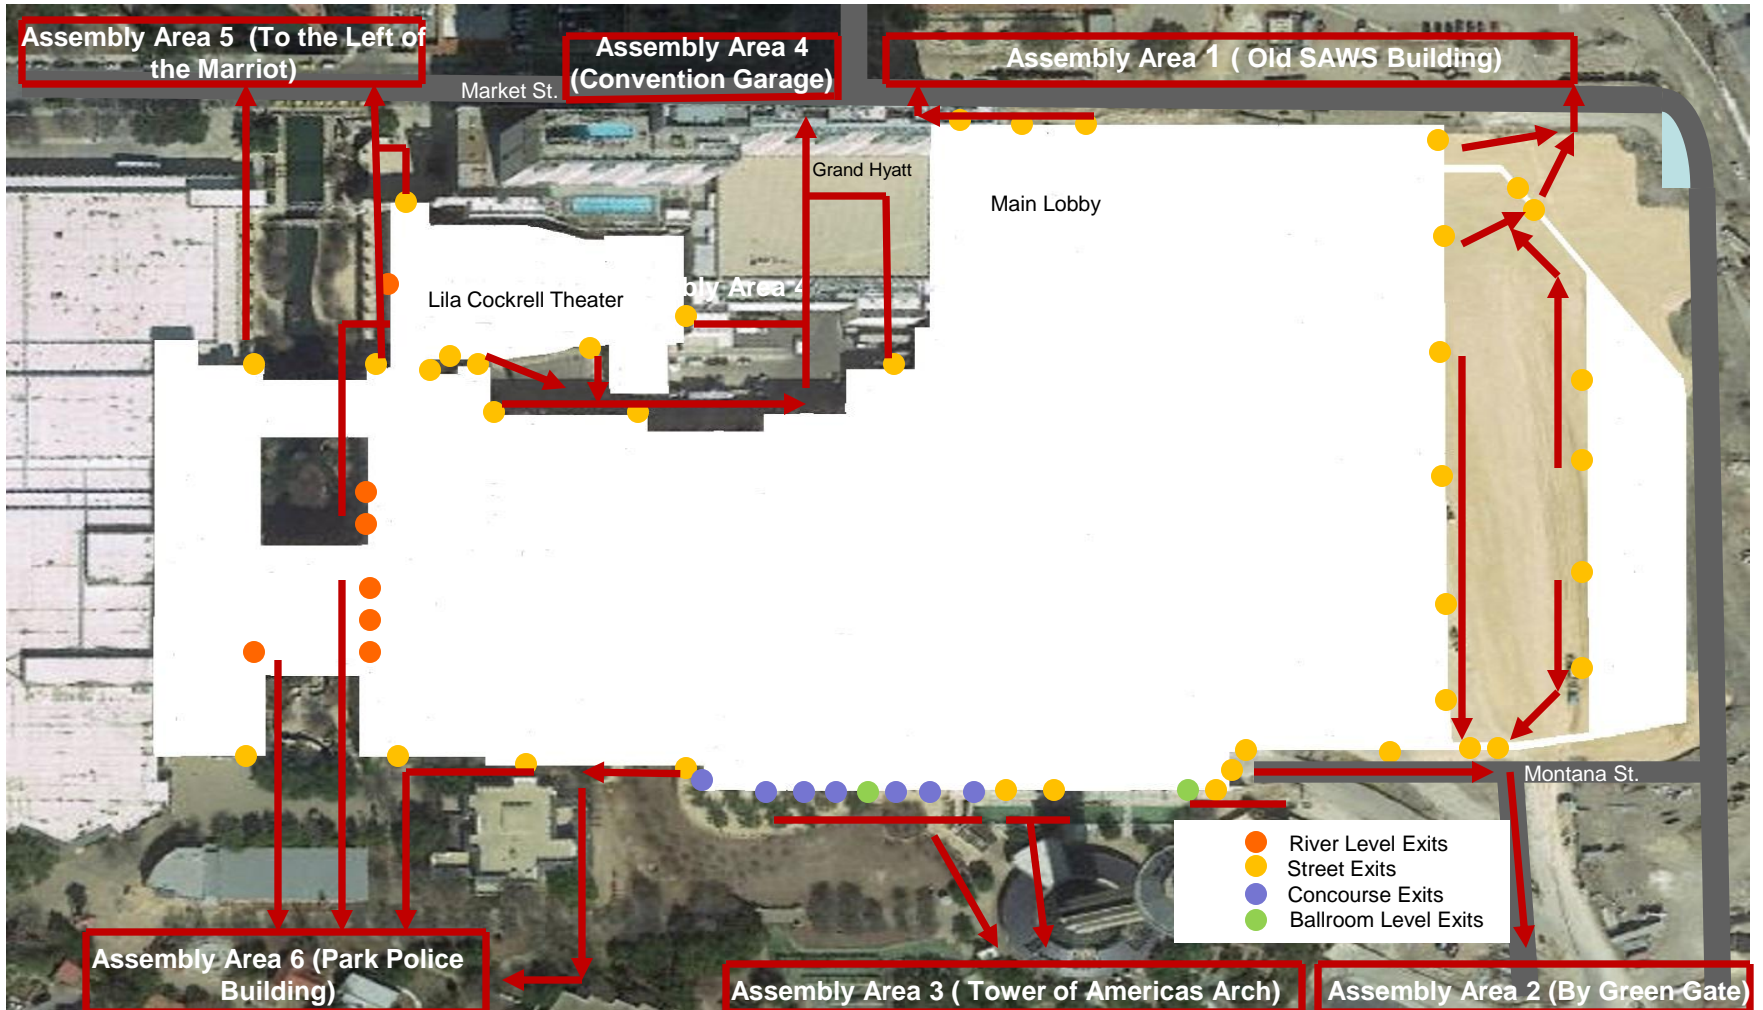

Henry B. González Convention Center Emergency Evacuation Assembly Locations

Henry B. González Convention Center Ballroom Level Evacuation Routes

Henry B. González Convention Center Meeting Level Evacuation Routes

To Assembly Area 5 (To
the Left of Marriot
Riverwalk Hotel)

To Assembly
Area 4 (Front
of Marina
Garage)

To Assembly Area 1 (Front of Old SAWS building)

To Assembly Area 6 (Park
Police Building)

To Assembly Area 3 (Tower
of Americas Arch)

To Assembly Area 2
(Towards Green Gate by
Tower of Americas
Parking Lot)

Henry B. González Convention Center Street Level Evacuation Routes

Henry B. González Convention Center Street Level Evacuation Routes

Proceed to Assemble Area 5 (To the left of the Marriot)

Henry B. González Convention Center Lila Cockrell Theatre Evacuation Routes

San Antonio River bank

To Assembly Area 5 (to the Left of the Marriot River Walk)