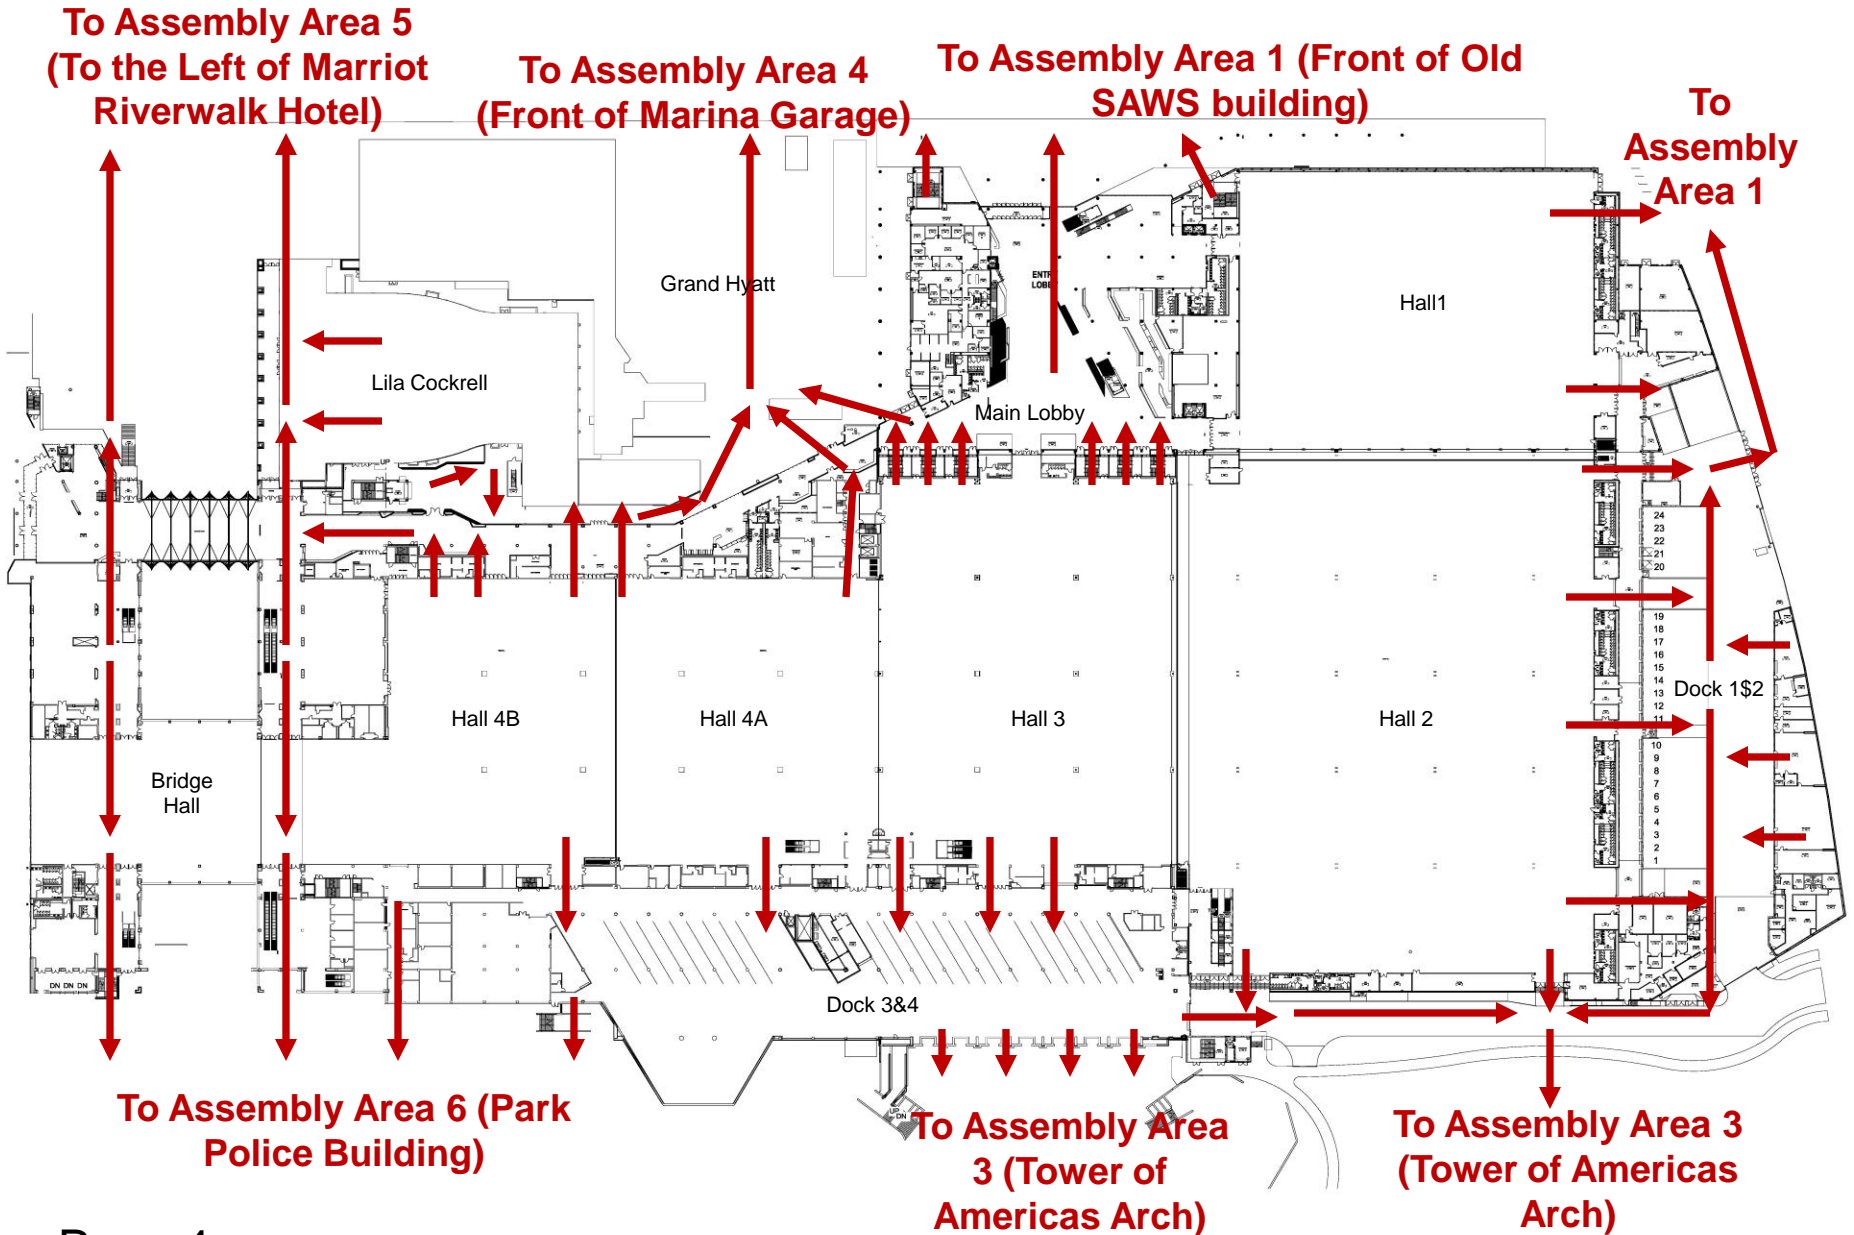

Henry B. González Convention Center Emergency Evacuation Assembly Locations

Henry B. González Convention Center Ballroom Level Evacuation Routes

Henry B. González Convention Center Meeting Level Evacuation Routes

To Assembly Area 5 (To
the Left of Marriot
Riverwalk Hotel)

To Assembly
Area 4 (Front
of Marina
Garage)

To Assembly Area 1 (Front of Old SAWS building)

To Assembly Area 6 (Park
Police Building)

To Assembly Area 3 (Tower
of Americas Arch)

To Assembly Area 2
(Towards Green Gate by
Tower of Americas
Parking Lot)

Henry B. González Convention Center Street Level Evacuation Routes

Henry B. González Convention Center Street Level Evacuation Routes

Proceed to Assemble Area 5 (To the left of the Marriot)

Henry B. González Convention Center Lila Cockrell Theatre Evacuation Routes

San Antonio River bank

To Assembly Area 5 (to the Left of the Marriot River Walk)