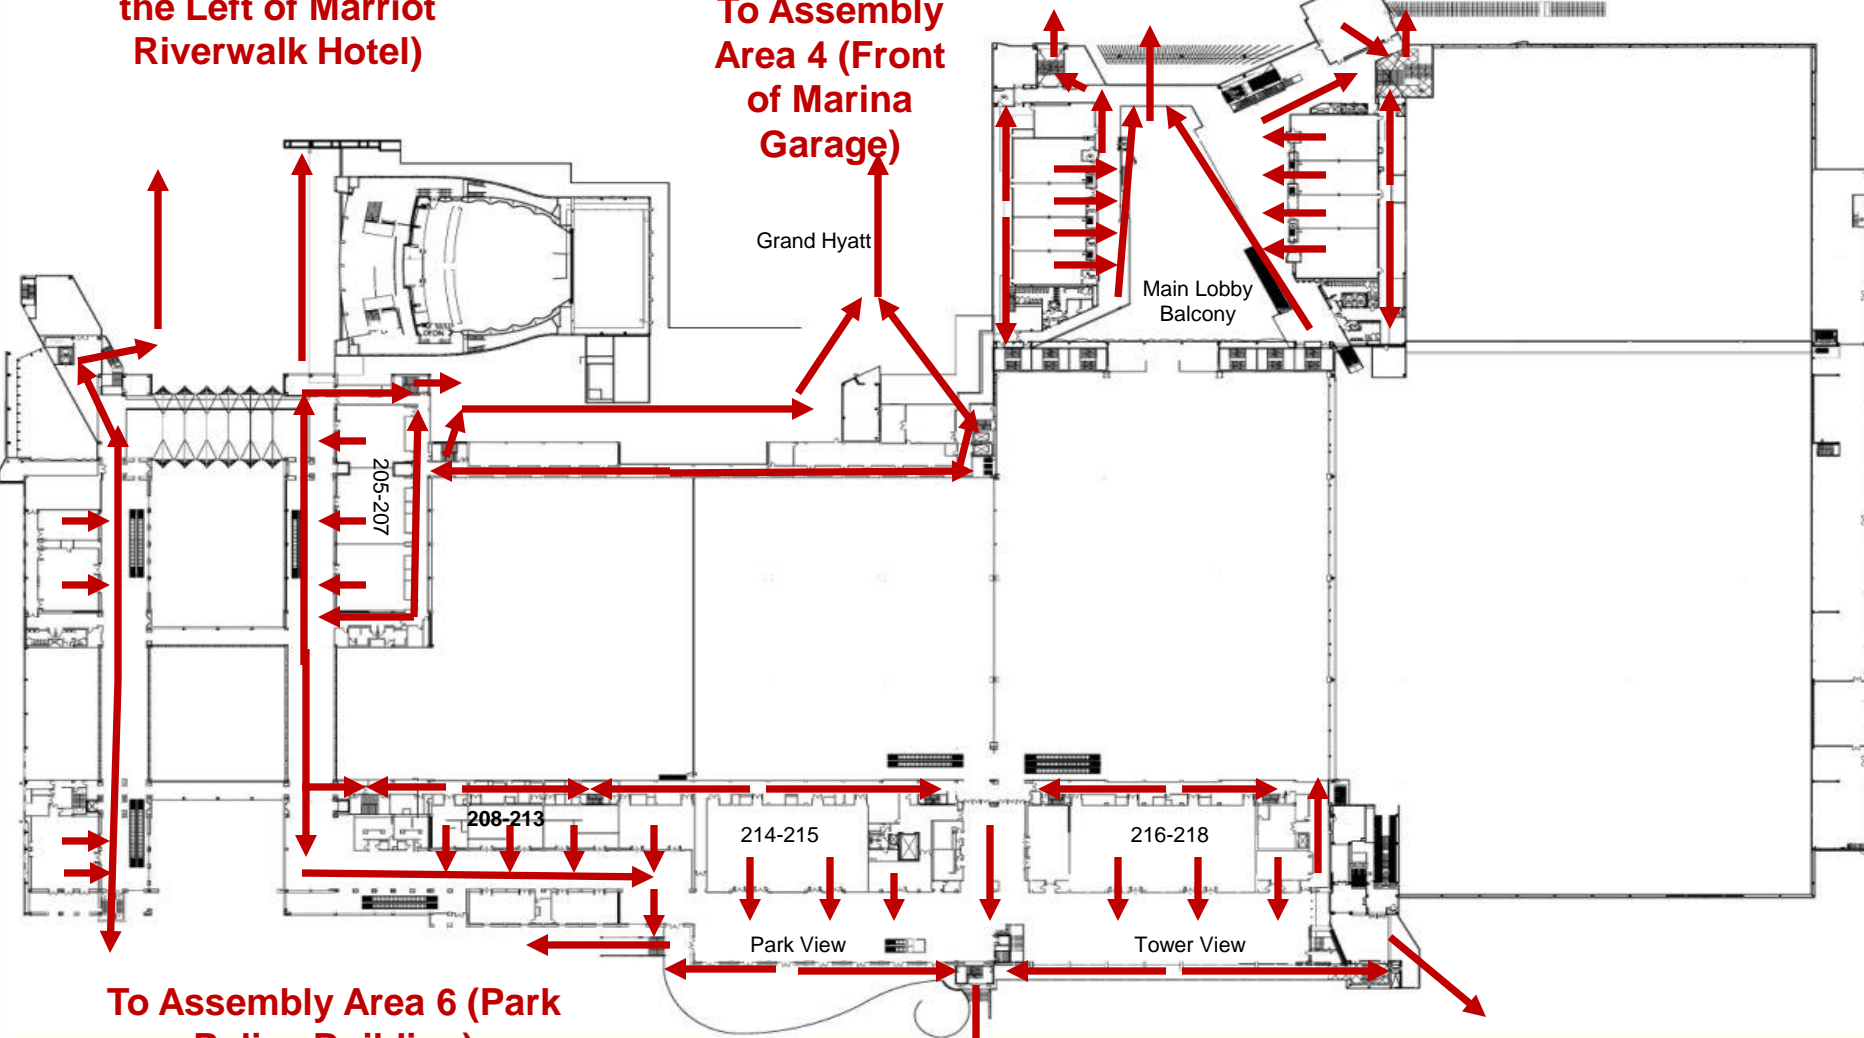

Henry B. González Convention Center Emergency Evacuation Assembly Locations

Henry B. González Convention Center Ballroom Level Evacuation Routes

Henry B. González Convention Center Meeting Level Evacuation Routes

To Assembly Area 5 (To
the Left of Marriot
Riverwalk Hotel)

To Assembly
Area 4 (Front
of Marina
Garage)

To Assembly Area 1 (Front of Old SAWS building)

To Assembly Area 6 (Park
Police Building)

To Assembly Area 3 (Tower
of Americas Arch)

Proceed to Assemble Area 5 (To the left of the Marriot)

Henry B. González Convention Center Lila Cockrell Theatre Evacuation Routes

San Antonio River bank

To Assembly Area 5 (to the Left of the Marriot River Walk)

Seating Areas